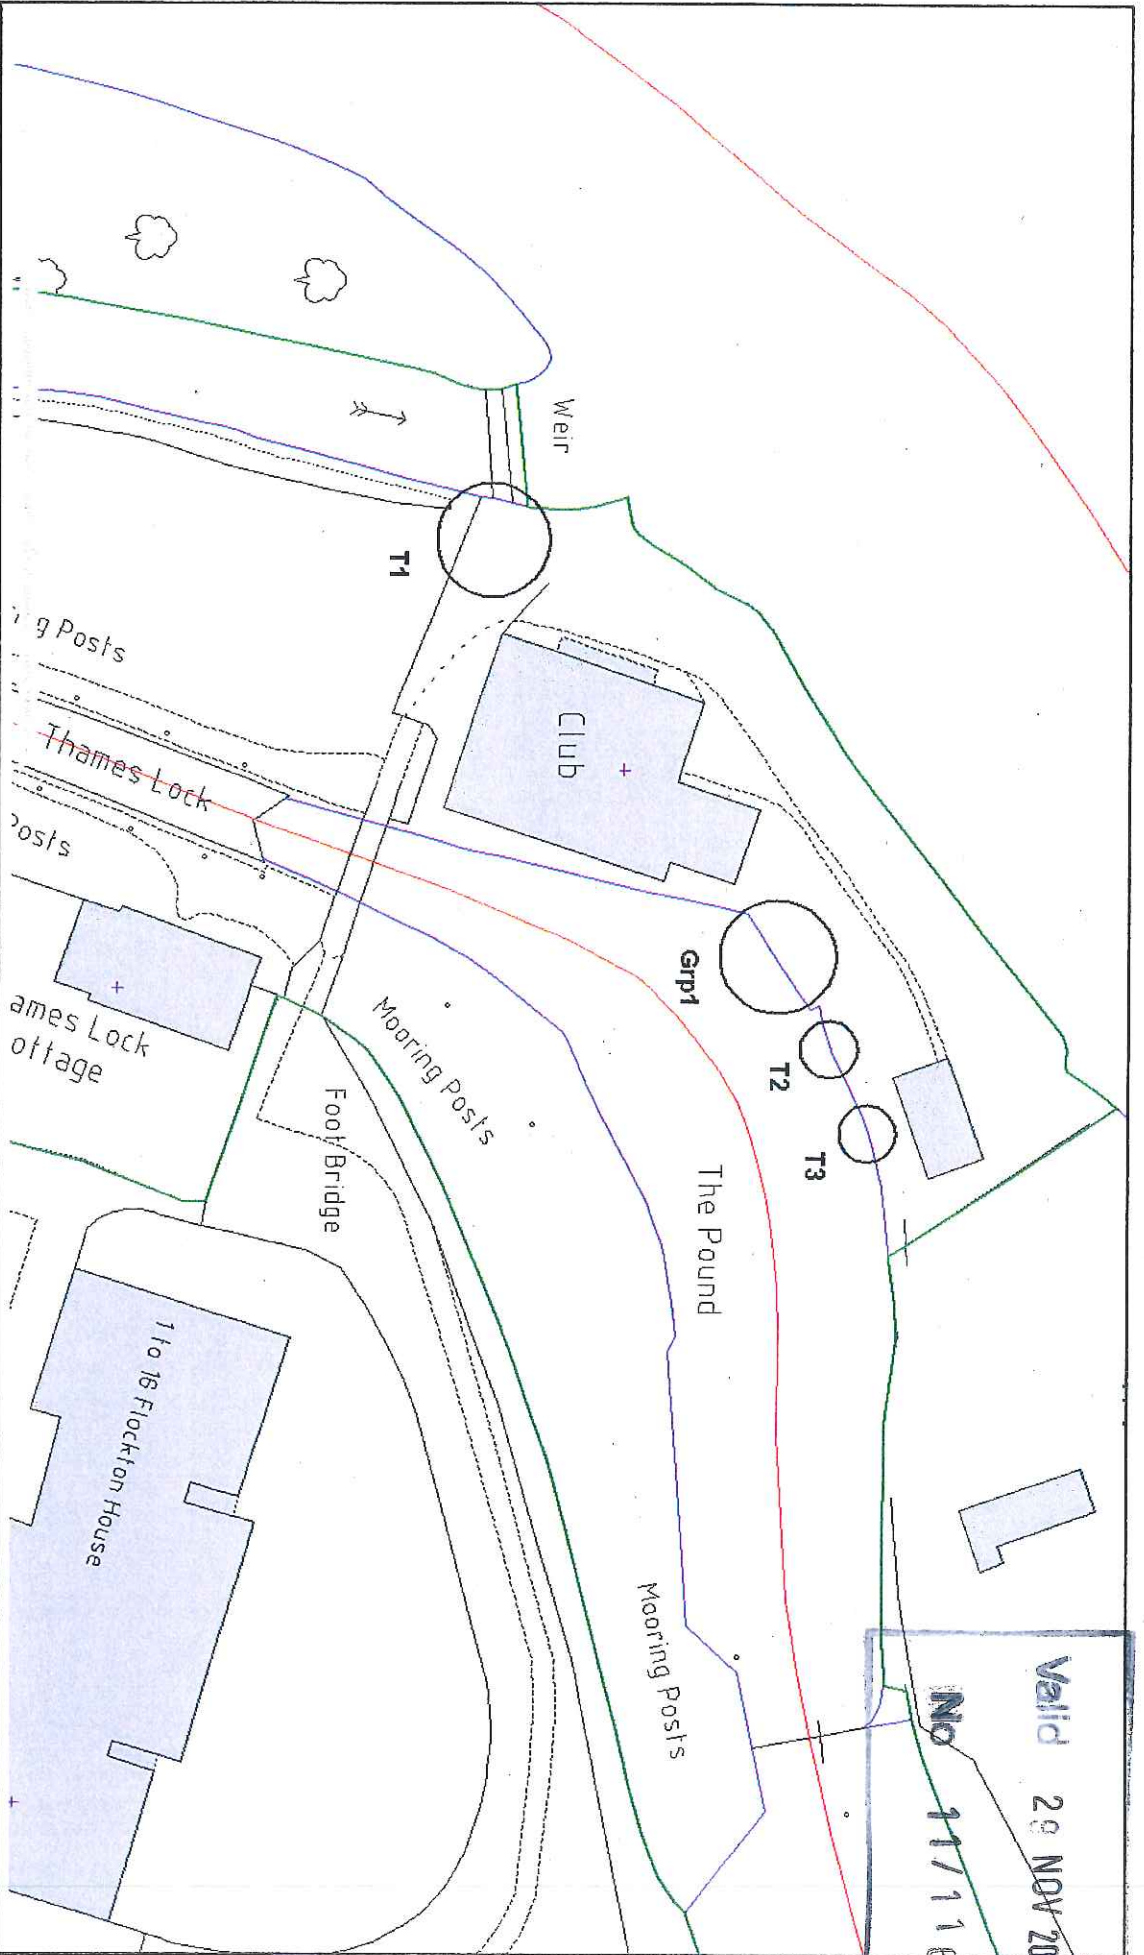

Valid 29 NOV 2011
 No 11/110

THE NATIONAL TRUST
 LONDON & SOUTH EAST
 REGION

Title: Tree works at Thames Lock
 River Wey Navigation Conservation Area

Scale 1/500
 Date 24/11/2011
 Centre = 507263 E 165568 N
 Mark Walker

© Crown copyright and database rights 2011
 Ordnance Survey 100023974