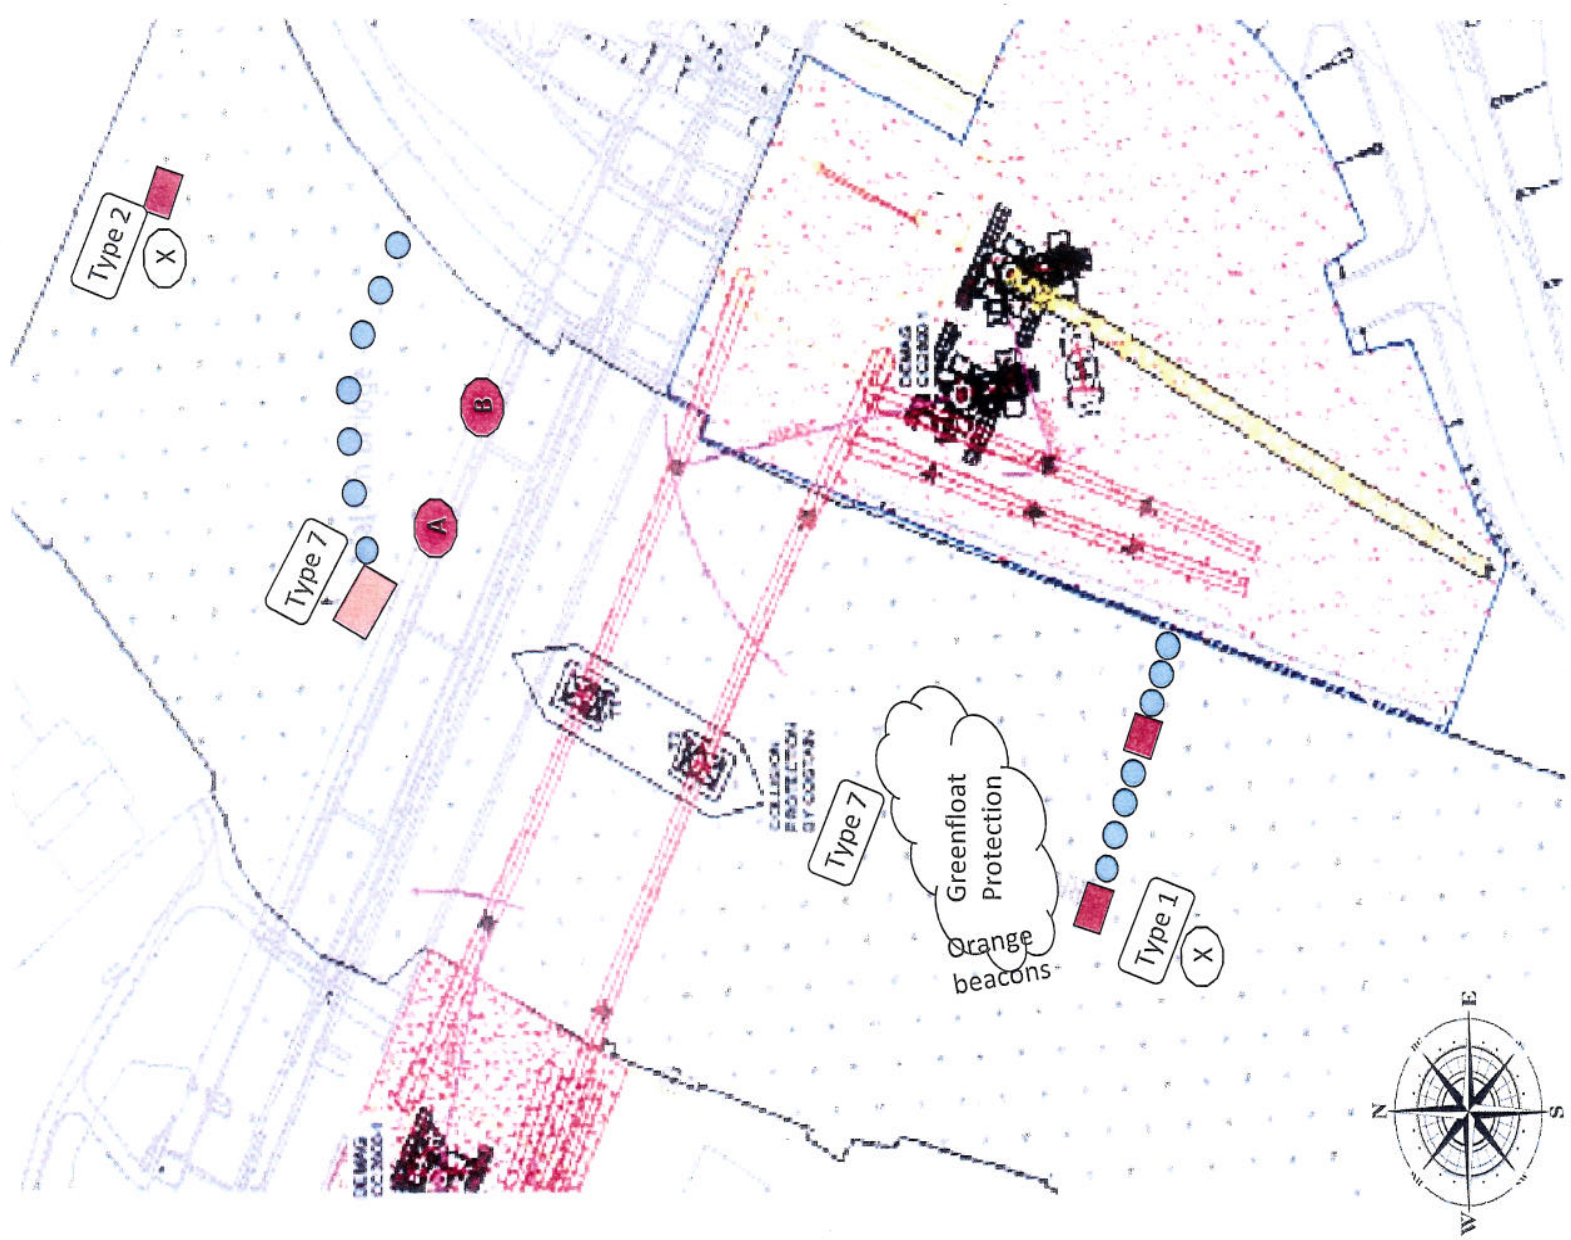

Signage Ref

AINA - Navigation signs and systems

Mandatory Sign Type 1

Mandatory Sign Type 2

Mandatory Sign Type 7

Key:

Type 2
AINA - Navigation signs and systems
(see legend opposite)

Line of large weighted buoys

EA Mandatory signage: Caution Bridge Works - Dead Slow

Illuminated Pontoon

Red disc signs illuminated at night

Pontoon mounted with illuminated red disc sign (signlight and flashing orange beacons)

	Scale		Drn	Chk	Auth
	N/a		DG	AW	AB
Title			Date	Date	Date
Navigation Control Phase 1			14/08/2012	14/08/2012	14/08/2012
Drg No		Revision		Status	
3100303-SK-AW-044					